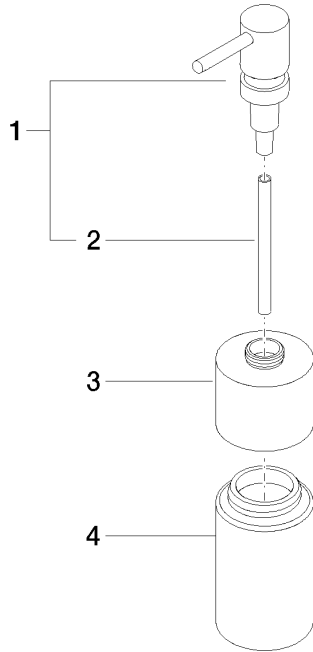

Dispenser free-standing model - Brushed Dark Platinum

ELIO

84 435 970

- bottle made of crystal glass, matt
- width 60mm
- height 200 mm
- 250 ml bottle
- 59mm projection

Fits ELIO, ENO, MEM, META SQUARE, SYNC, TARA and TARA ULTRA

Fits: ELIO, MEM, TARA, ENO, SYNC, TARA ULTRA, META SQUARE

	Brushed Dark Platinum	84 435 970-99
	Chrome	84 435 970-00
	Brushed Platinum	84 435 970-06
	Platinum	84 435 970-08
	Dark Chrome	84 435 970-19
	Brushed Durabronze (23kt Gold)	84 435 970-28
	Matte Black	84 435 970-33
	Brushed Champagne (22kt Gold)	84 435 970-46
	Champagne (22kt Gold)	84 435 970-47
	Brushed Chrome	84 435 970-93

84 435 970

mm [inches]

84 435 970

Parts for other finishes can be found here: [Chrome](#)

Spare parts list

No.	Item Number	Name	Quantity used	Delivery time
1	90 10 10 535 00-99	dispenser	1	30
2	08 10 10 499 90	Immersion tube for lotion dispenser Ø 8 x 1 x 100 mm -	1	2
3	90 10 10 524 00-99	base	1	30
4	90 90 04 001 00 82	glass	1	2